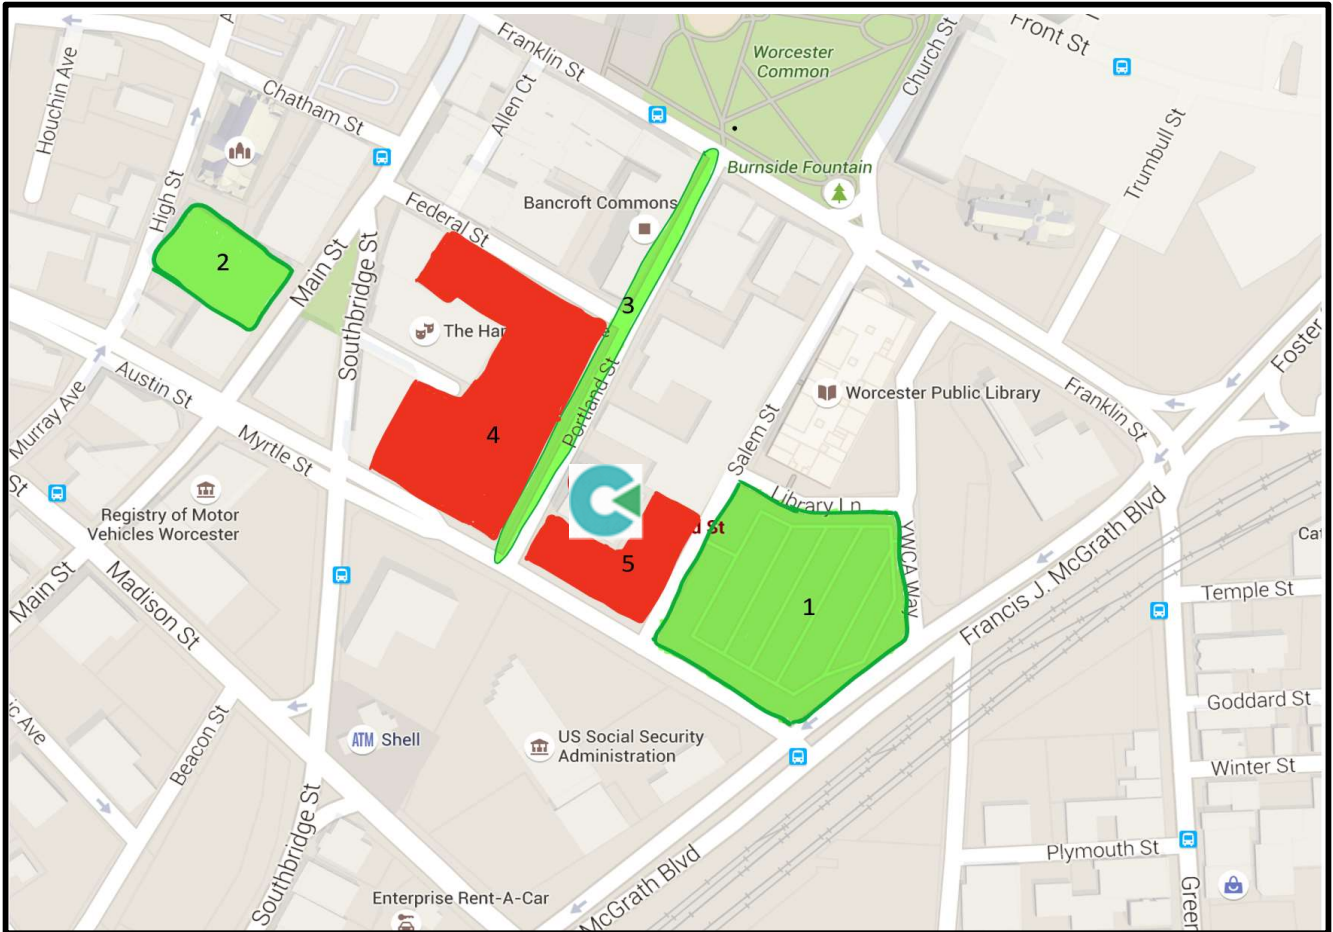

Parking Directory

-WCTI Day Visits-

44 Portland Street, Worcester, MA

- 1) Worcester Public Library – 3 Salem Street, Worcester, MA**
 - Hourly Rate: \$0.80
- 2) Federal Plaza Garage – 570 Main Street, Worcester, MA**
 - Hourly Rate: \$2.00
- 3) Street Parking Meter**
 - Hourly Rate: \$1.00
 - CAUTION: 2-Hour parking limit
- 4) Hanover Theater and 5) Private Parking – 2 Southbridge Street, Worcester, MA**
 - Do not park here. Will be fined and towed.